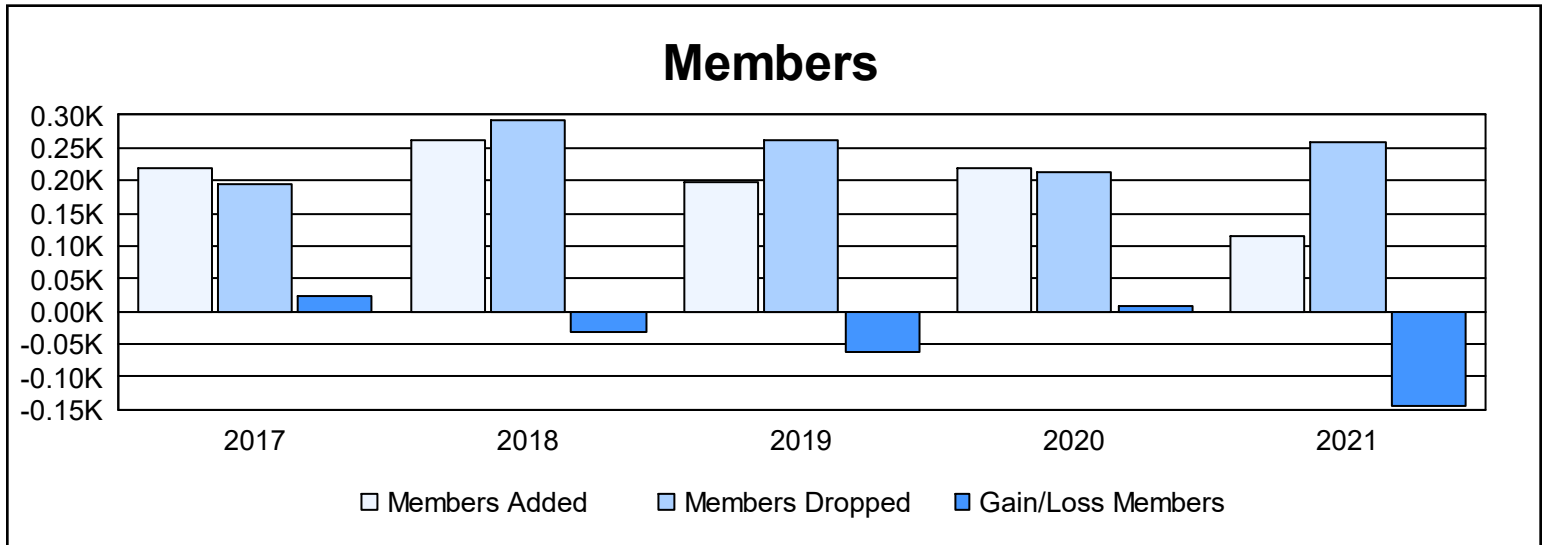

Year	New Clubs	Dropped Clubs	Gain/ Loss Clubs	New Members	Charter Members	Reinstate Members	Transfer Members	Total Member Added	Total Members Dropped	Gain/ Loss Members
2016-2017	1	0	1	169	26	9	14	218	193	25
2017-2018	1	1	0	204	20	6	31	261	291	-30
2018-2019	2	3	-1	143	42	4	10	199	262	-63
2019-2020	4	1	3	104	98	2	16	220	212	8
2020-2021	2	1	1	60	45	4	7	116	259	-143
<b>Average</b>	<b>2</b>	<b>1</b>	<b>1</b>	<b>136</b>	<b>46</b>	<b>5</b>	<b>16</b>	<b>203</b>	<b>243</b>	<b>-41</b>

### Membership Composition June 2021 Cumulative