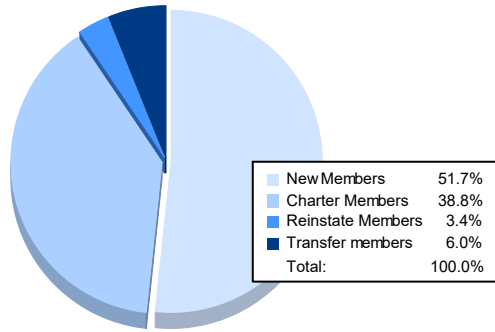

Year	New Clubs	Dropped Clubs	Gain/ Loss Clubs	New Members	Charter Members	Reinstate Members	Transfer Members	Total Member Added	Total Members Dropped	Gain/ Loss Members
2016-2017	1	0	1	169	26	9	14	218	193	25
2017-2018	1	1	0	204	20	6	31	261	291	-30
2018-2019	2	3	-1	143	42	4	10	199	262	-63
2019-2020	4	1	3	104	98	2	16	220	212	8
2020-2021	2	1	1	60	45	4	7	116	259	-143
<b>Average</b>	<b>2</b>	<b>1</b>	<b>1</b>	<b>136</b>	<b>46</b>	<b>5</b>	<b>16</b>	<b>203</b>	<b>243</b>	<b>-41</b>

### Membership Composition June 2021 Cumulative

### Gender Composition June 2021 Cumulative