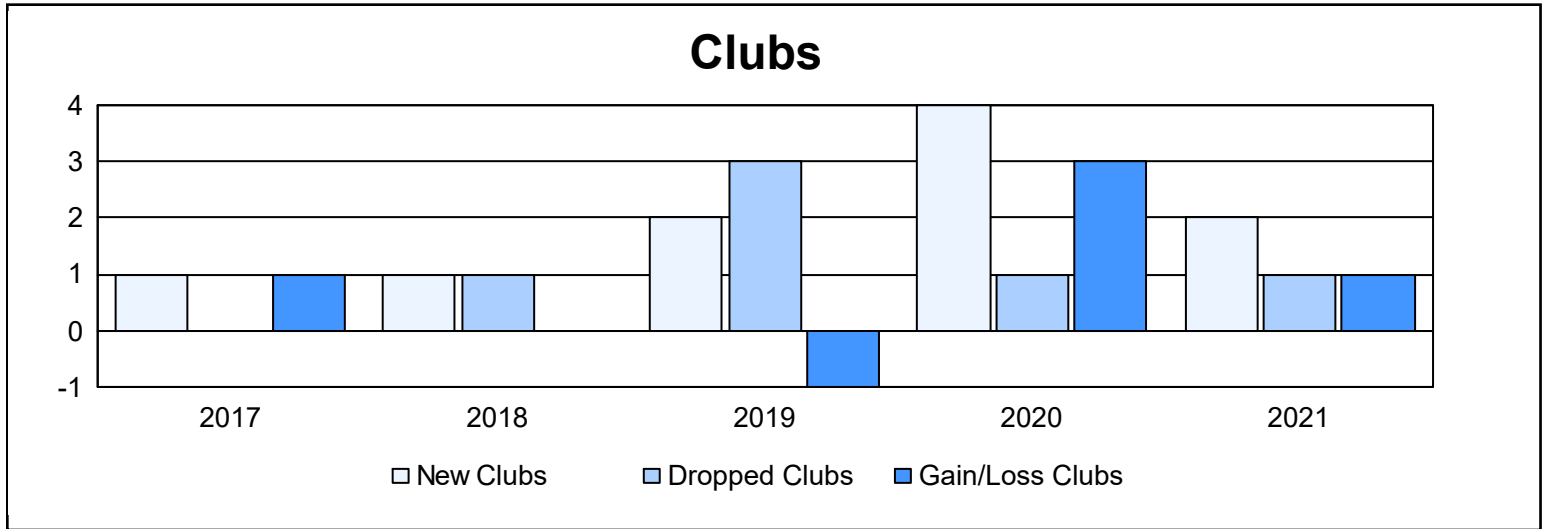

Year	New Clubs	Dropped Clubs	Gain/ Loss Clubs	New Members	Charter Members	Reinstate Members	Transfer Members	Total Member Added	Total Members Dropped	Gain/ Loss Members
2016-2017	1	0	1	169	26	9	14	218	193	25
2017-2018	1	1	0	204	20	6	31	261	291	-30
2018-2019	2	3	-1	143	42	4	10	199	262	-63
2019-2020	4	1	3	104	98	2	16	220	212	8
2020-2021	2	1	1	60	45	4	7	116	259	-143
<b>Average</b>	<b>2</b>	<b>1</b>	<b>1</b>	<b>136</b>	<b>46</b>	<b>5</b>	<b>16</b>	<b>203</b>	<b>243</b>	<b>-41</b>

### Membership Composition June 2021 Cumulative